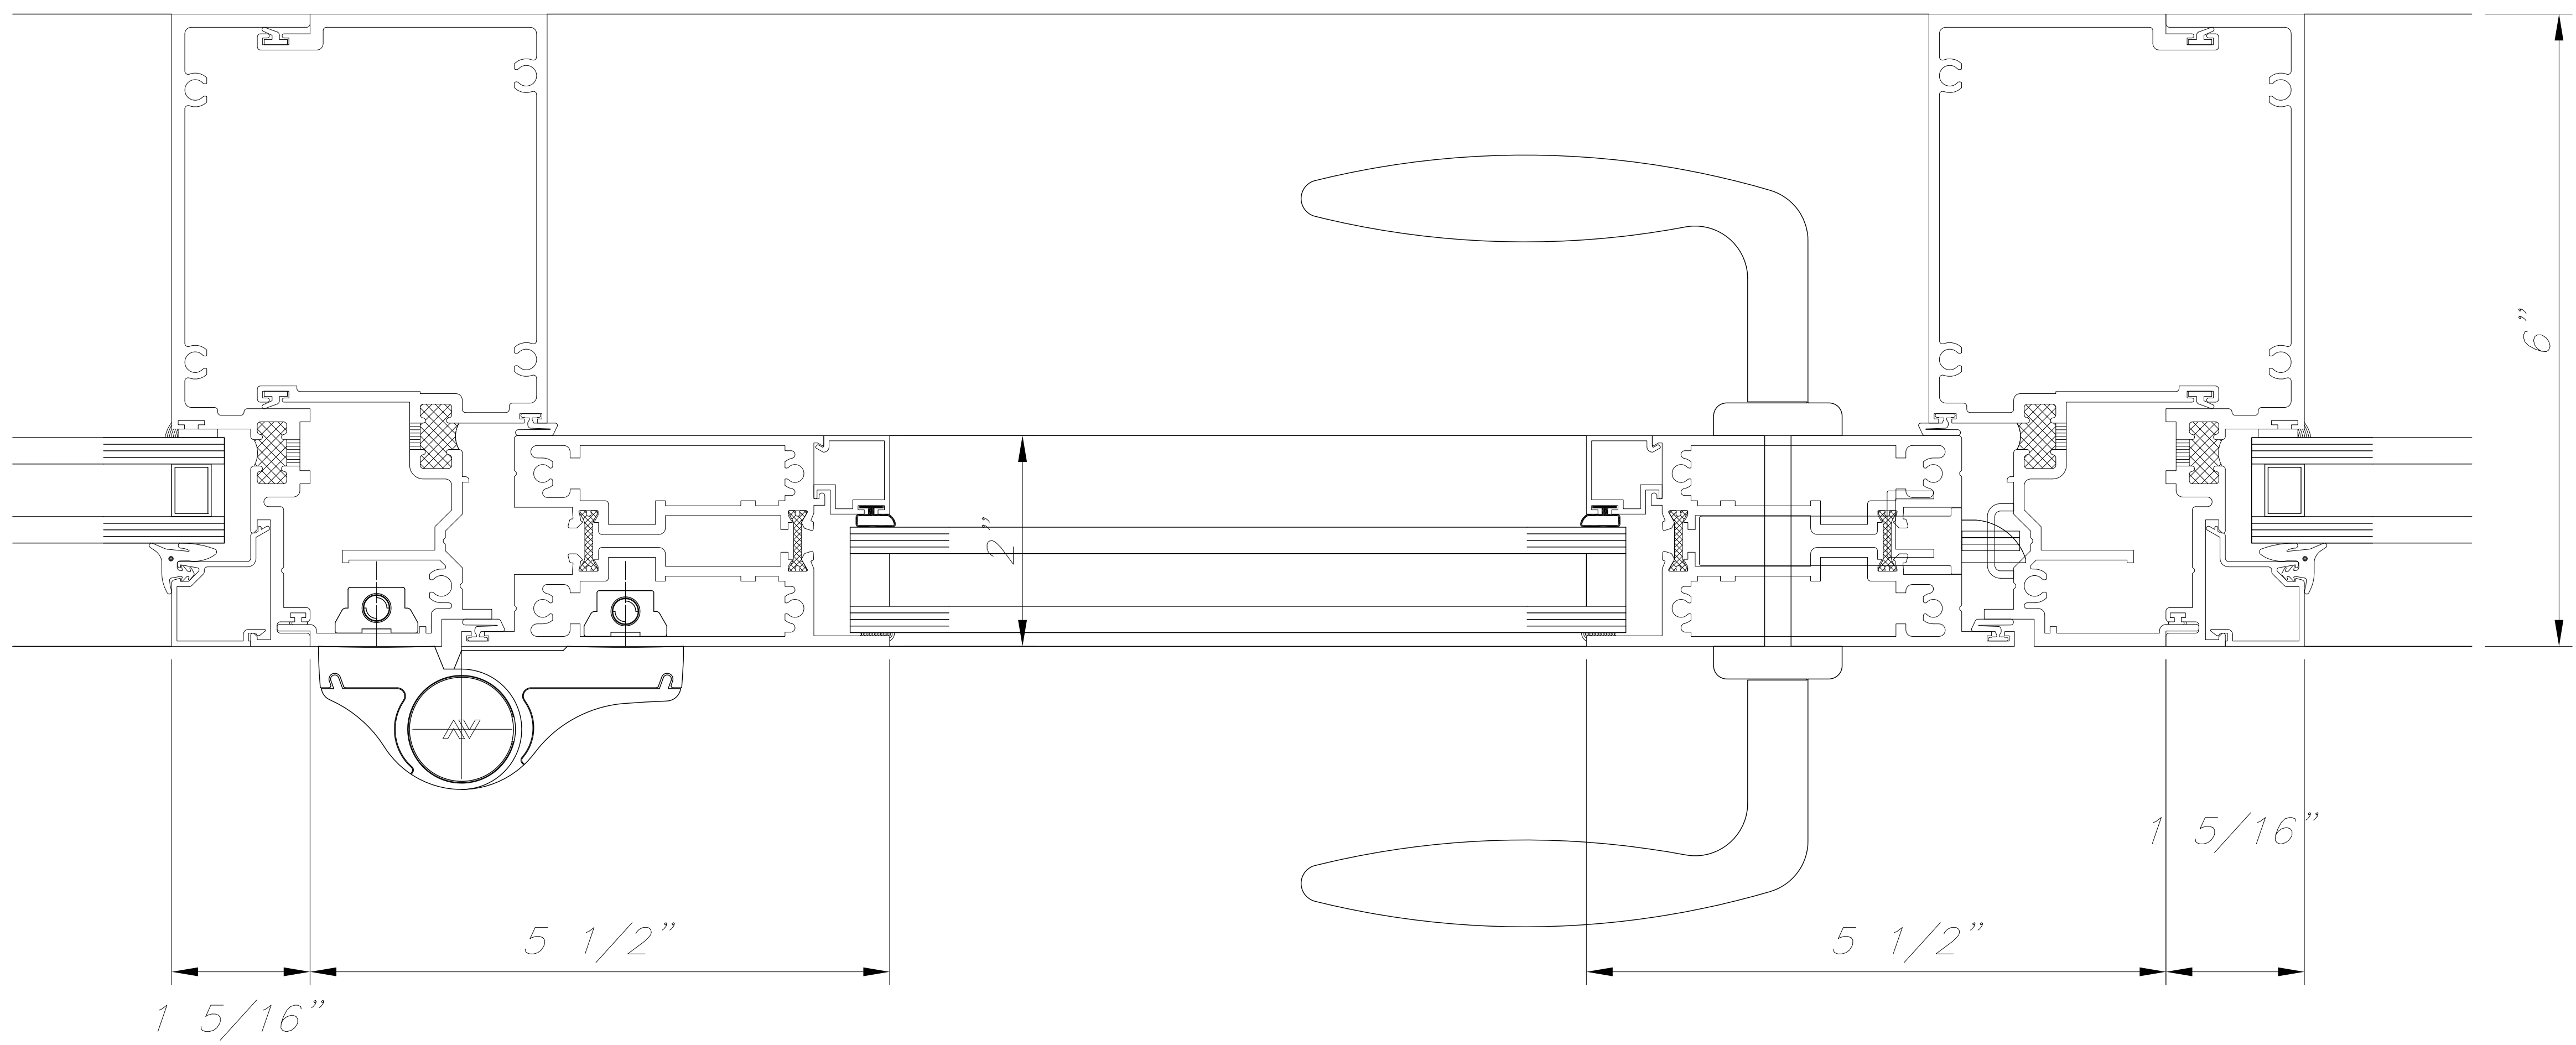

OUTSIDE 90° CORNER

7 TERRACE DOOR HEAD

8 TERRACE DOOR SILL

9 STACKING MULLION
 @ FIXED / FIXED

10 STACKING MULLION
 @ FIXED / PROJECT OUT

11 STACKING MULLION
 @ PROJECT OUT / FIXED

12 STACKING MULLION
 @ FIXED / DOOR JAMB

13 STACKING MULLION
 @ DOOR JAMB / FIXED